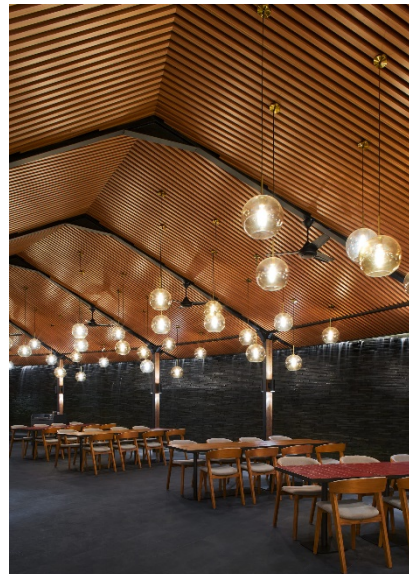

Interior : Vania Maringka Architect
Contractor : Kevin Maringka

Starbucks – Magelang

2022
Magelang, Indonesia

Architect : MUTUAL

Lalawuh Sunda - Jogjakarta

2023
Jogjakarta, Indonesia

Architect : MUTUAL

GRHA SPT (Entrance, Ballroom)