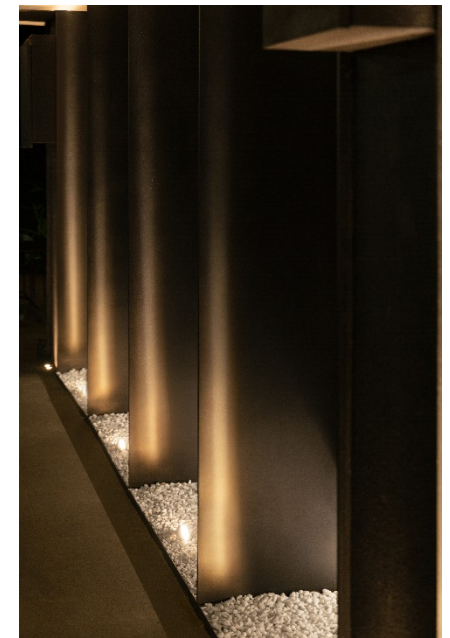

Provide aiming, adjusting lighting program systems, and review every detail of the installation when the project is done.

L U M E

L U M E

Selected Project

Plant Culture

2023
Alam Sutera, Indonesia

Interior : Bun & Lau