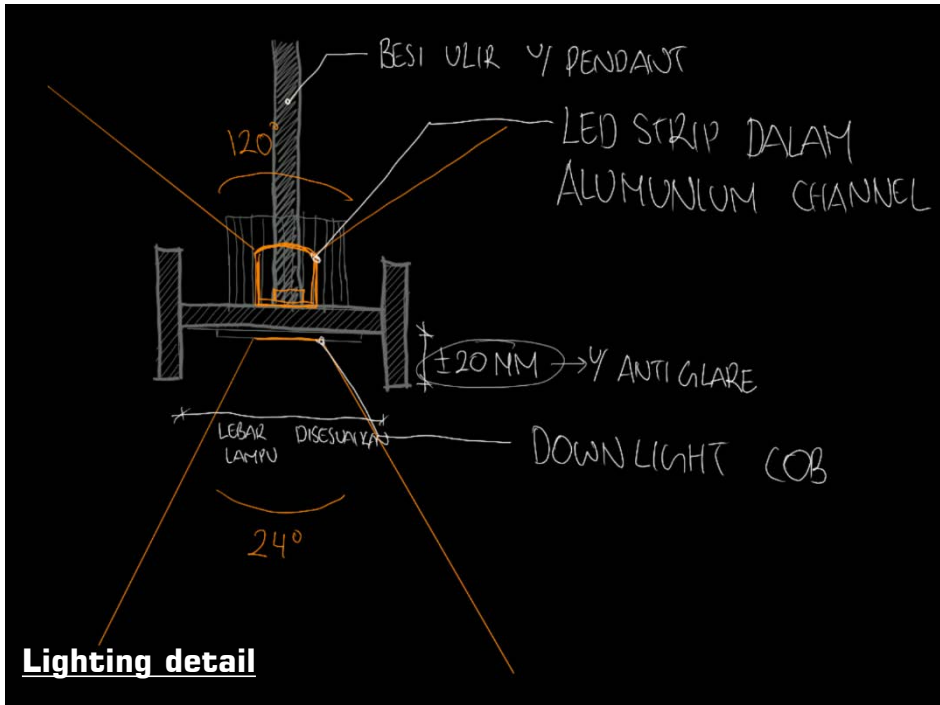

Interior

: Studio Wo

Will Be – Sunter

2020
Jakarta, Indonesia

Architect and Interior : MOJU Design Studio

Icip-Icip Bar

2018 - 2019

Surabaya, Indonesia